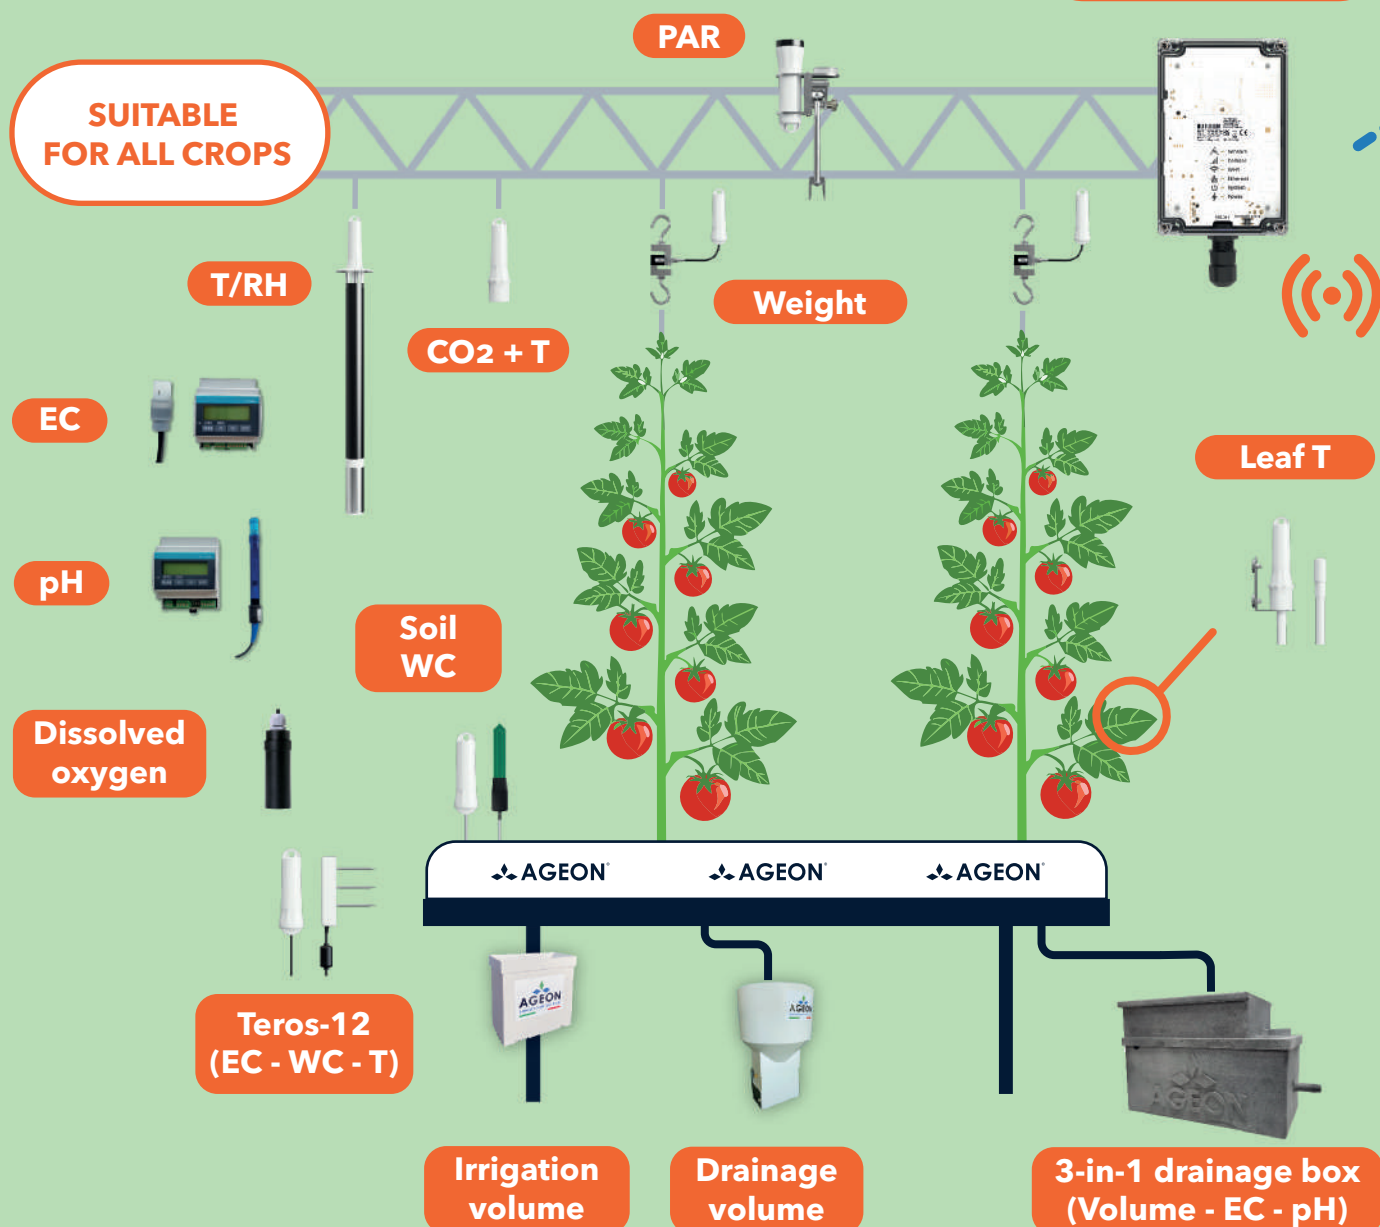

G.iOTTO[®]

Greenhouse IoT Tool

AGEON[®]
TECHNOLOGY

My
AGEON[®]

YOUR GREENHOUSE PLATFORM

Greenhouse IoT Tool

- HIGH-PRECISION SENSORS
- MODULAR SYSTEM, ADAPTABLE TO ANY FACILITY
- WIDE-COVERAGE RADIO WAVE TECHNOLOGY
- SENSORS POWERED BY AA 1.5V BATTERIES
- SIMPLE AND FAST INSTALLATION
- MEASURABLE PARAMETERS: ENVIRONMENTAL, PLANT, SUBSTRATE/SOIL, WATER, IRRIGATION AND DRAINAGE VOLUME

➤ PRECISION SENSORS FOR GREENHOUSE DATA ACQUISITION

➤ CLOUD DATA TRANSMISSION EVERY MINUTE

Base station (Wi-Fi, Ethernet, SIM)

REAL-TIME
DATA
VISUALIZATION

My
AGEON[®]

YOUR GREENHOUSE PLATFORM

ALL SERVICES
ON A SINGLE
PLATFORM

- CLOUD-BASED DATA COLLECTION AND STORAGE
- EASY AND INTUITIVE GRAPHICAL VISUALIZATION
- CONSTANT AND COMPLETE MONITORING OF GREENHOUSE PARAMETERS
- NUTRITION CONTROL
- IMPROVED IRRIGATION AND CLIMATE MANAGEMENT
- HIGHER YIELDS AND BETTER QUALITY

AGRONOMIC
CONSULTING

LABORATORY
ANALYSIS

NUTRIENT
SOLUTION
CALCULATION

CROP
REGISTRATION
AUTO-FILLING

WEEKLY
REPORTS

CUSTOMIZED
ALARMS

**YOUR IDEAL TOOL FOR AGRONOMIC CONSULTING:
MONITOR ALL YOUR GREENHOUSES
FROM A SINGLE PLATFORM**